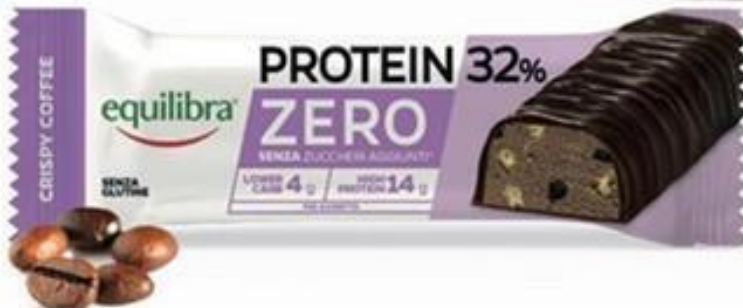

## CEREALITALIA

BARRETTE ASS. PROTEICHE GR. 33 X 48

LEKKERLAND

## FOODNESS

BARRETTE ZERO PROTEIN 32% CHOCO CRISPY GR. 45 X 24  
BARRETTE ZERO PROTEIN 32% CRISPY COFFEE GR. 45 X 24  
BARRETTE ZERO PROTEIN 32% CRISPY PENAUT GR. 45 X 24

EXPO VUOTO IN OMAGGIO

SC. 5%

LEKKERLAND